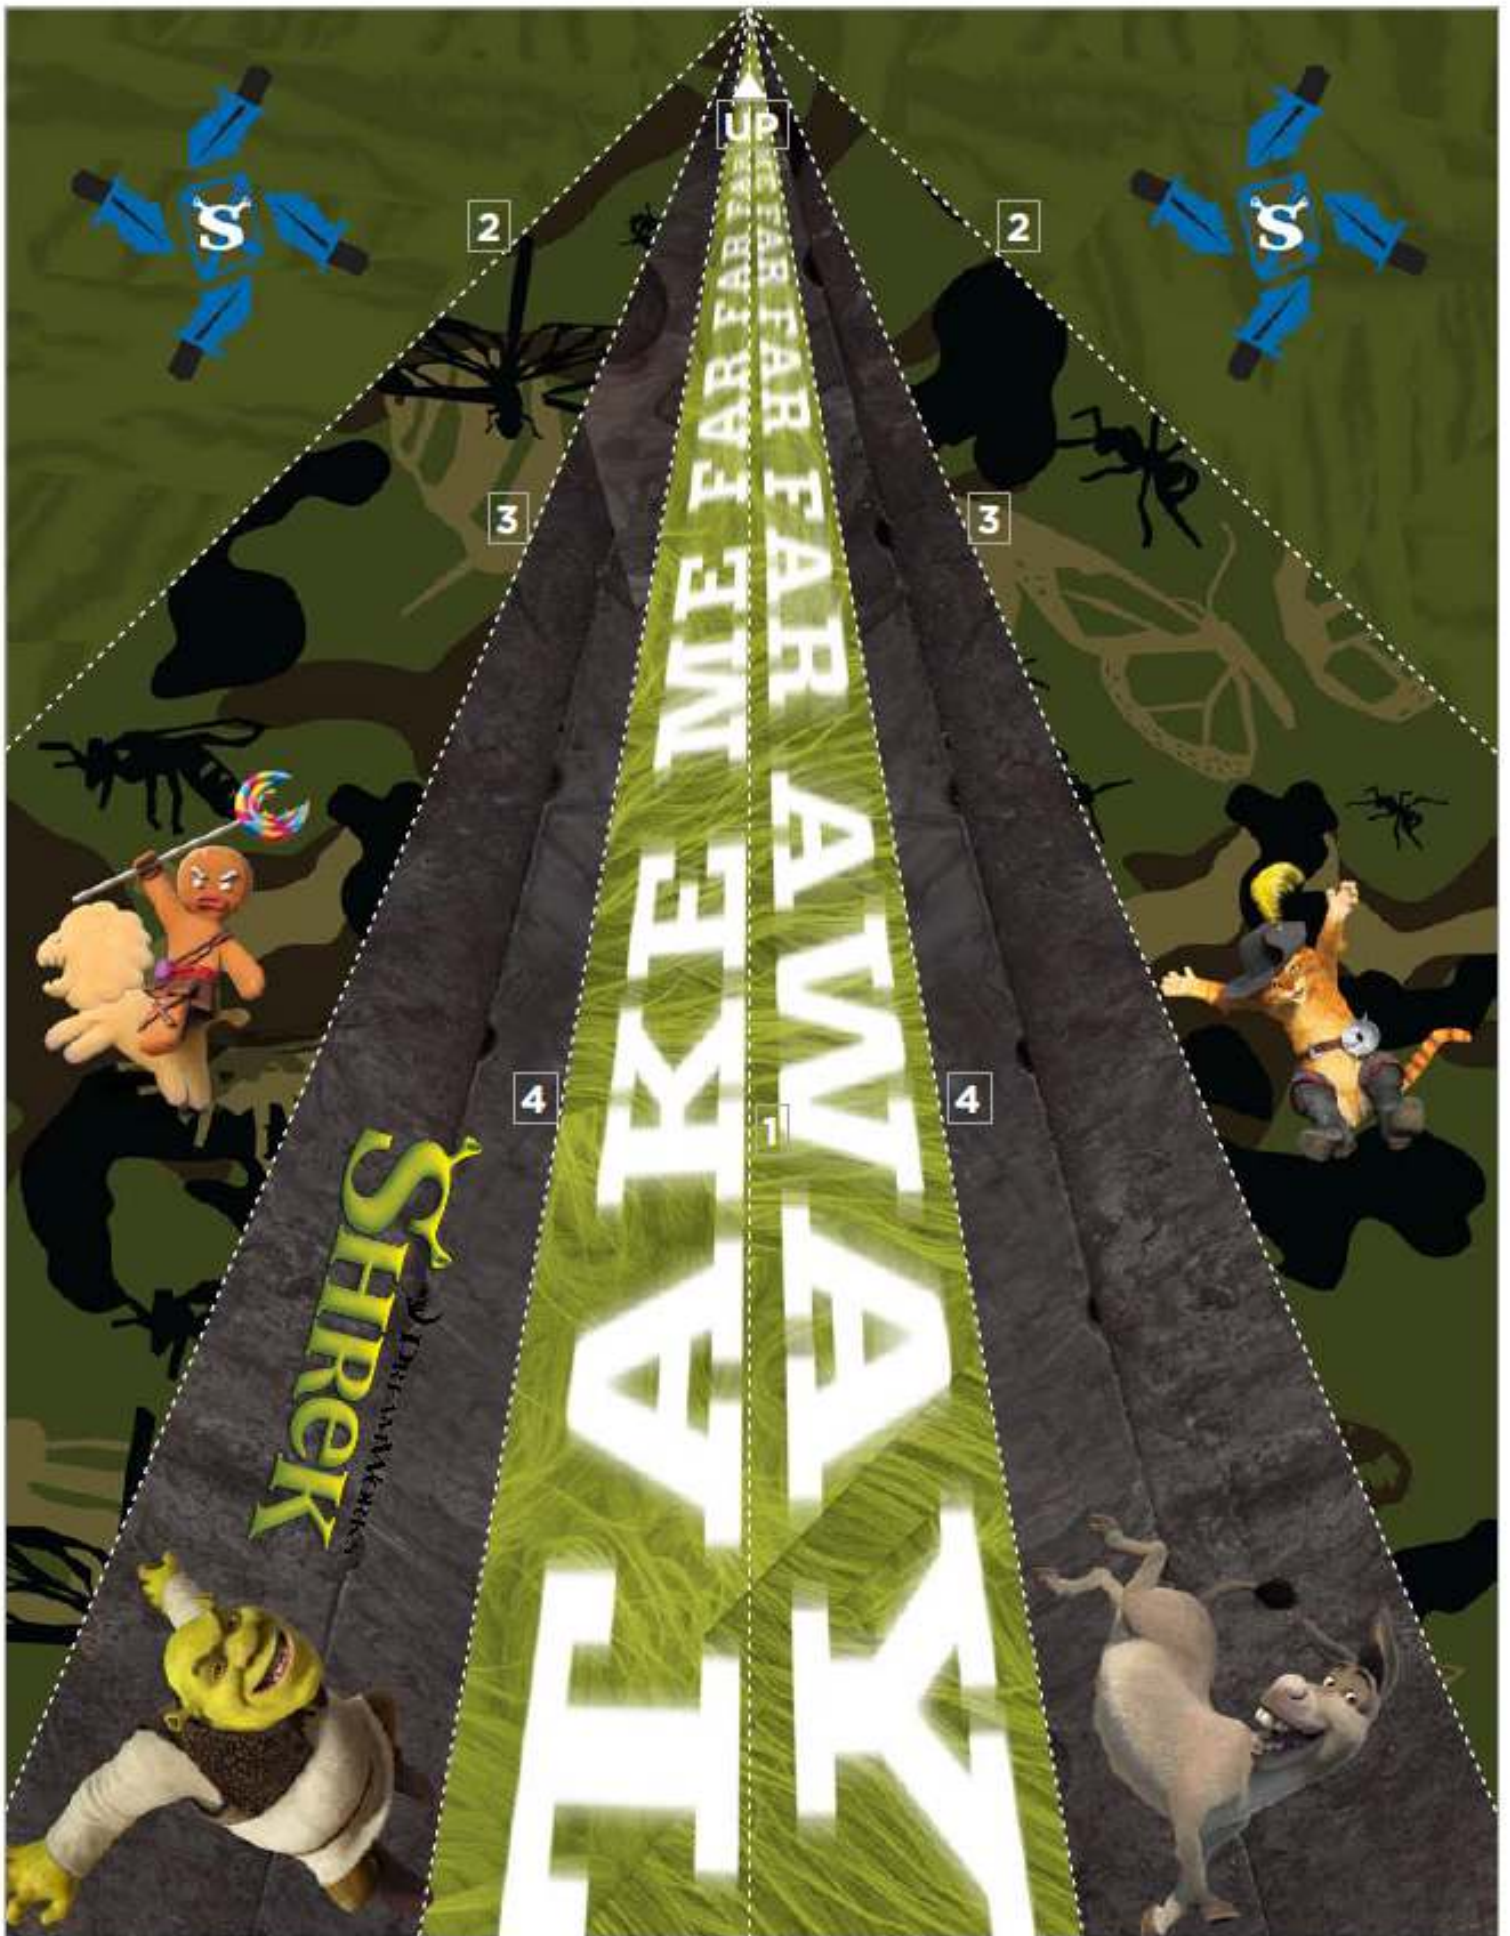

### Assembly Instructions

01. Print out your Shrek plane page.  
Cut out along the outer edge.

02. Place the template on a table with  
the "UP" arrow at the top of the page.

03. Flip the page over so you cannot see any of  
the fold lines.

04. Crease the page in half along fold line 1.  
Unfold.

05. Fold the top corners of your paper down  
until you see fold line 2.

06. Fold the top corners down again until you  
see fold line 3.

07. Now flip the paper over and fold the left side  
over onto the right side. Fold along fold line 1  
so that the outside edge of the wings line up.

08. Fold the wings down along fold lines 4.  
Partially open the folds so that your wings  
stick straight out.

© 2016 DreamWorks Animation LLC. All Rights Reserved. © 2016 Twentieth Century Fox Home Entertainment LLC. All Rights Reserved. TWENTIETH CENTURY FOX, FOX and associated logos are trademarks of Twentieth Century Fox Film Corporation and its related entities.

## Assembly Instructions

01. Print out your Shrek plane page. Cut out along the outer edge.

02. Place the template on a table with the "UP" arrow at the top of the page. Fold down the center line (#1), then flip the paper over so you don't see the design. Fold the top corners down on fold line #2